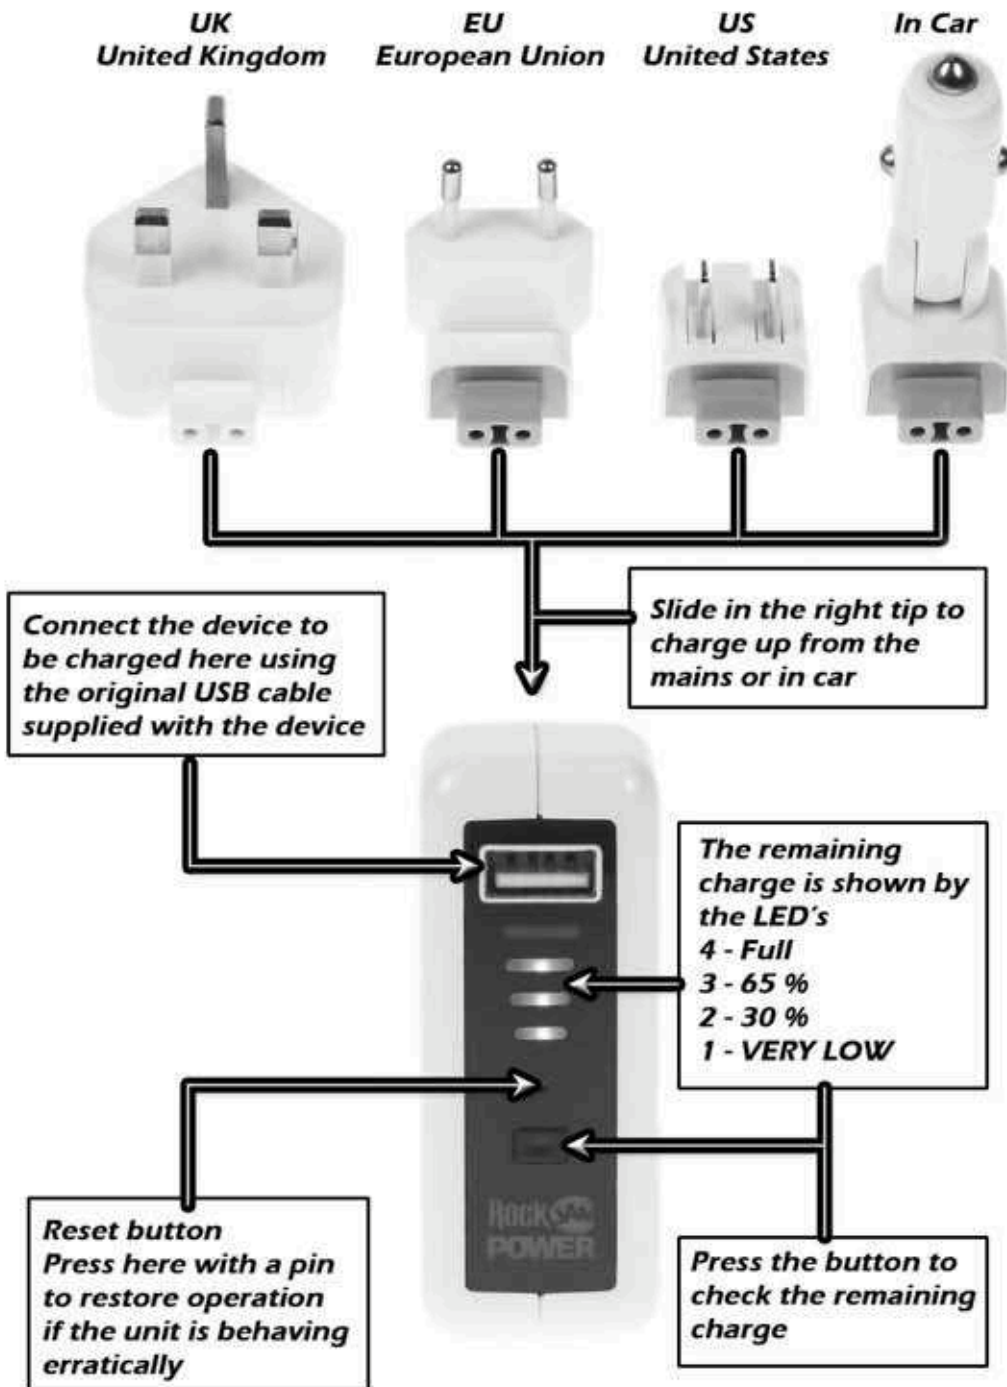

RockJam Power Important Information

Available to purchase from
www.M2Cshop.com
Tel: 0208 829 9130

Operating Instructions

RockJam Power has a built in storage battery that can be charged up from the mains or in your car. It can then be used later to charge your devices while out and about.